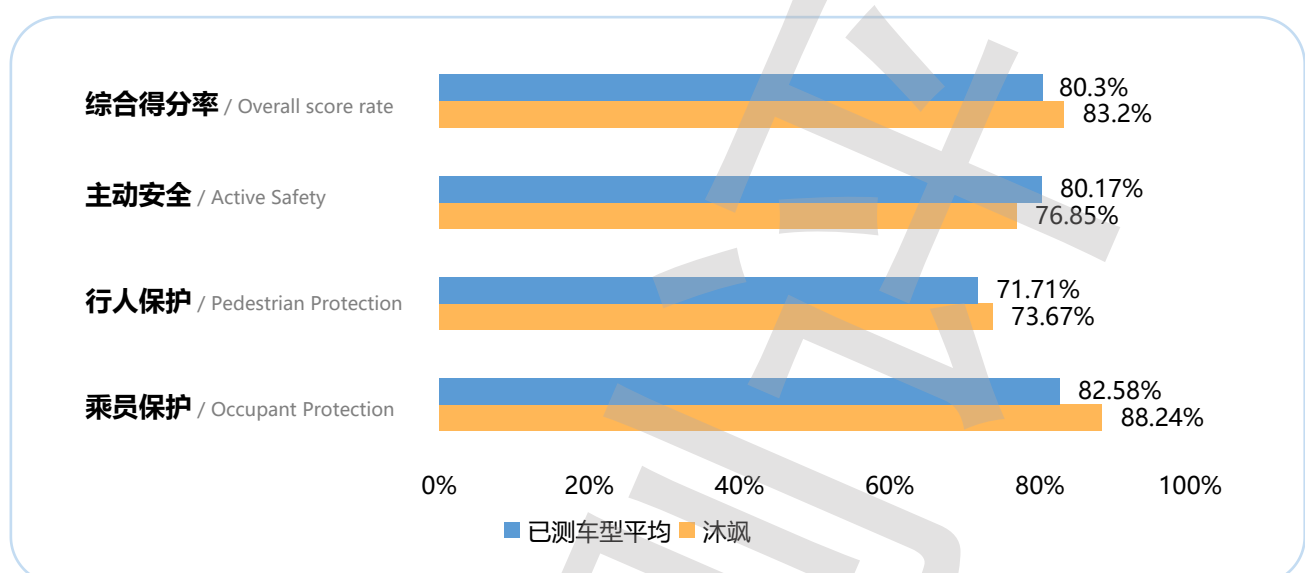

C-NCAP 测评车辆性能画像

C-NCAP Performance portrait of the test vehicle

沐飒

款型 / Styles	类别 / Category	指导价格 / Guide Price
2.0L 尊贵版LUX	SUV	¥ 13.98万元

项目 / Item	部分得分率 / Partial Scoring Rate	权重 / Weighting	部分得分率*权重 / Partial Score Rate*Weighting
乘员保护 / Occupant Protection	88.24%	60%	52.94%
行人保护 / Pedestrian Protection	73.67%	15%	11.05%
主动安全 / Active Safety	76.85%	25%	19.21%
电安全 / Electrical Safety	/	/	/
综合得分率 / Overall score rate	83.2%		
星级 / Star Rating	★★★★★		

乘员保护 / Occupant Protection

- 碰撞: 67.123 (满分72分) / Crash: 67.123 (Full score of 72)
- 鞭打: 4.766 (满分7分) / Whiplash: 4.766 (Full score of 7)

行人保护 / Pedestrian Protection

- 头型: 6.388 (满分10分) / Headform: 6.388 (Full score of 10)
- 腿型: 4.663 (满分5分) / Legform: 4.663 (Full score of 5)