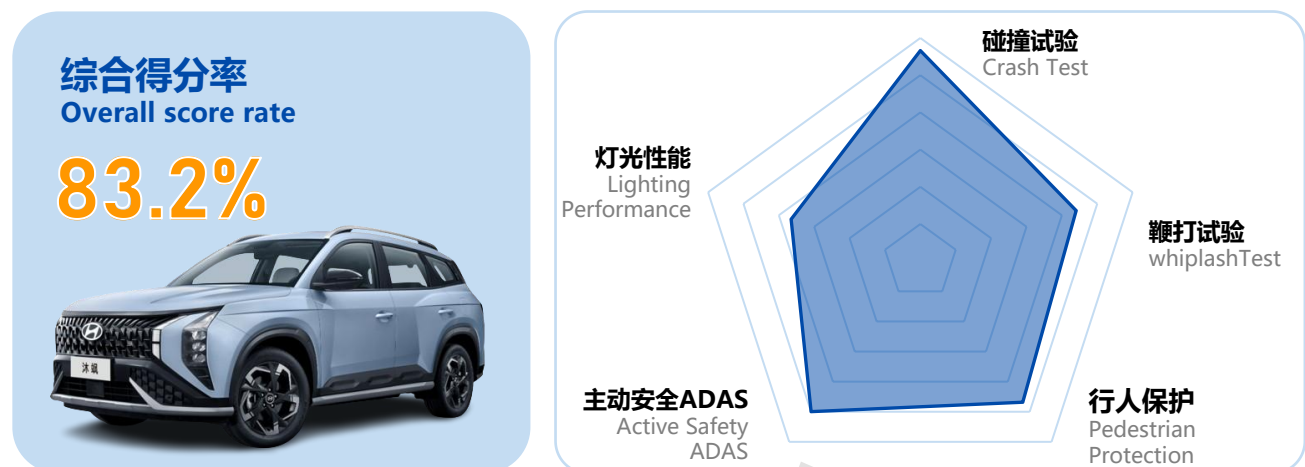

C-NCAP 测评车辆性能画像

C-NCAP Performance portrait of the test vehicle

沐飒

款型 / Styles	类别 / Category	指导价格 / Guide Price
2.0L 尊贵版LUX	SUV	¥ 13.98万元

项目 / Item	部分得分率 / Partial Scoring Rate	权重 / Weighting	部分得分率*权重 / Partial Score Rate*Weighting
乘员保护 / Occupant Protection	88.24%	60%	52.94%
行人保护 / Pedestrian Protection	73.67%	15%	11.05%
主动安全 / Active Safety	76.85%	25%	19.21%
电安全 / Electrical Safety	/	/	/
综合得分率 / Overall score rate	83.2%		
星级 / Star Rating	★★★★★		

乘员保护 / Occupant Protection

- 碰撞: 67.123 (满分72分) / Crash: 67.123 (Full score of 72)
- 鞭打: 4.766 (满分7分) / Whiplash: 4.766 (Full score of 7)

行人保护 / Pedestrian Protection

- 头型: 6.388 (满分10分) / Headform: 6.388 (Full score of 10)
- 腿型: 4.663 (满分5分) / Legform: 4.663 (Full score of 5)